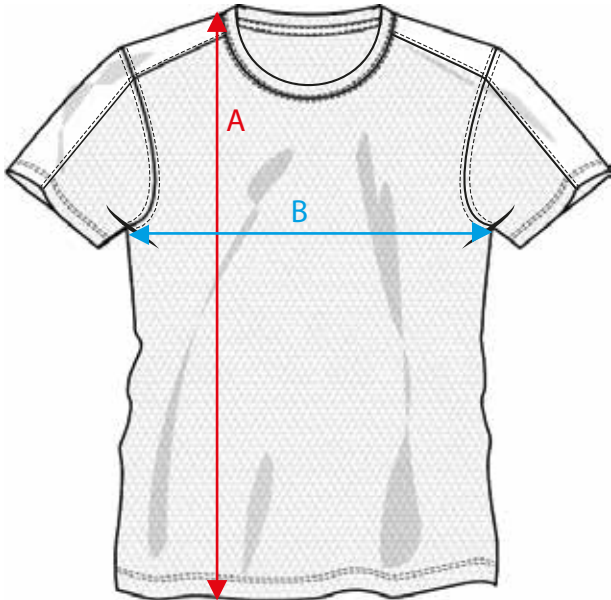

MEASUREMENT SHEET/SIZE SPEC

029332 ICE-T KIDS

FRONT

BACK

MEASUREMENT IN CM	110/120	130/140	150/160
A - BODYLENGTH HPS	49	56	62
B - 1/2 CHEST WIDTH	37	41	46
C - SLEEVELENGTH	14	16	18

Sizing chart is in centimeters and sizing is subject to a market accepted tolerance. No rights may be derived from this sizing chart.