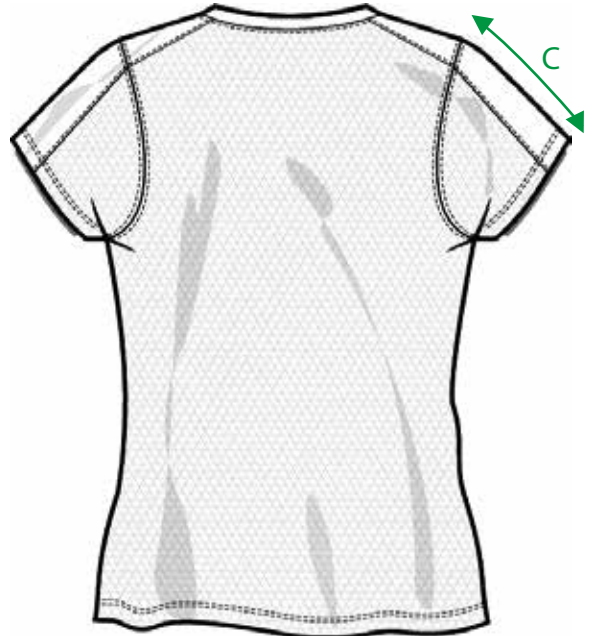

# MEASUREMENT SHEET/SIZE SPEC

029335 ICE-T LADIES

FRONT

BACK

MEASUREMENT IN CM	S/36	M/38	L/40	XL/42	XXL/44	3XL/46
A - BODYLENGTH FRONT HPS	60	62	64	66	68	70
B - 1/2 CHEST	47	50	53	57	61	65
C - SLEEVELENGTH	13	14	15	16	17	18

Sizing chart is in centimeters and sizing is subject to a market accepted tolerance. No rights may be derived from this sizing chart.