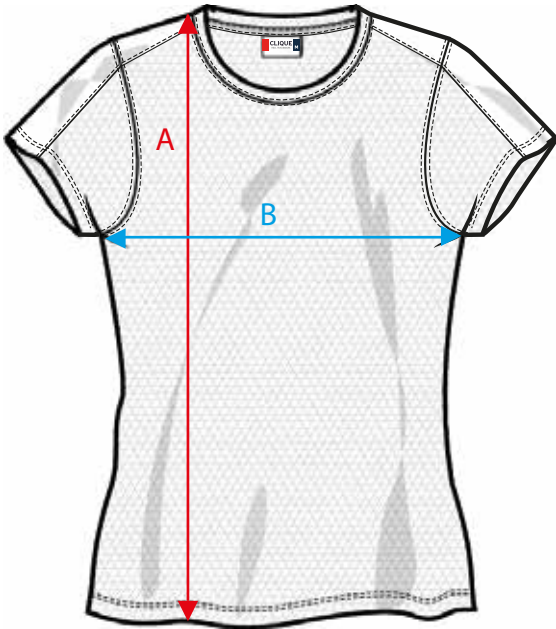

# MEASUREMENT SHEET/SIZE SPEC

029335 ICE-T LADIES

FRONT

BACK

MEASUREMENT IN CM	S/36	M/38	L/40	XL/42	XXL/44	3XL/46
A - BODYLENGTH FRONT HPS	60	62	64	66	68	70
B - 1/2 CHEST	47	50	53	57	61	65
C - SLEEVELENGTH	13	14	15	16	17	18

Sizing chart is in centimeters and sizing is subject to a market accepted tolerance. No rights may be derived from this sizing chart.