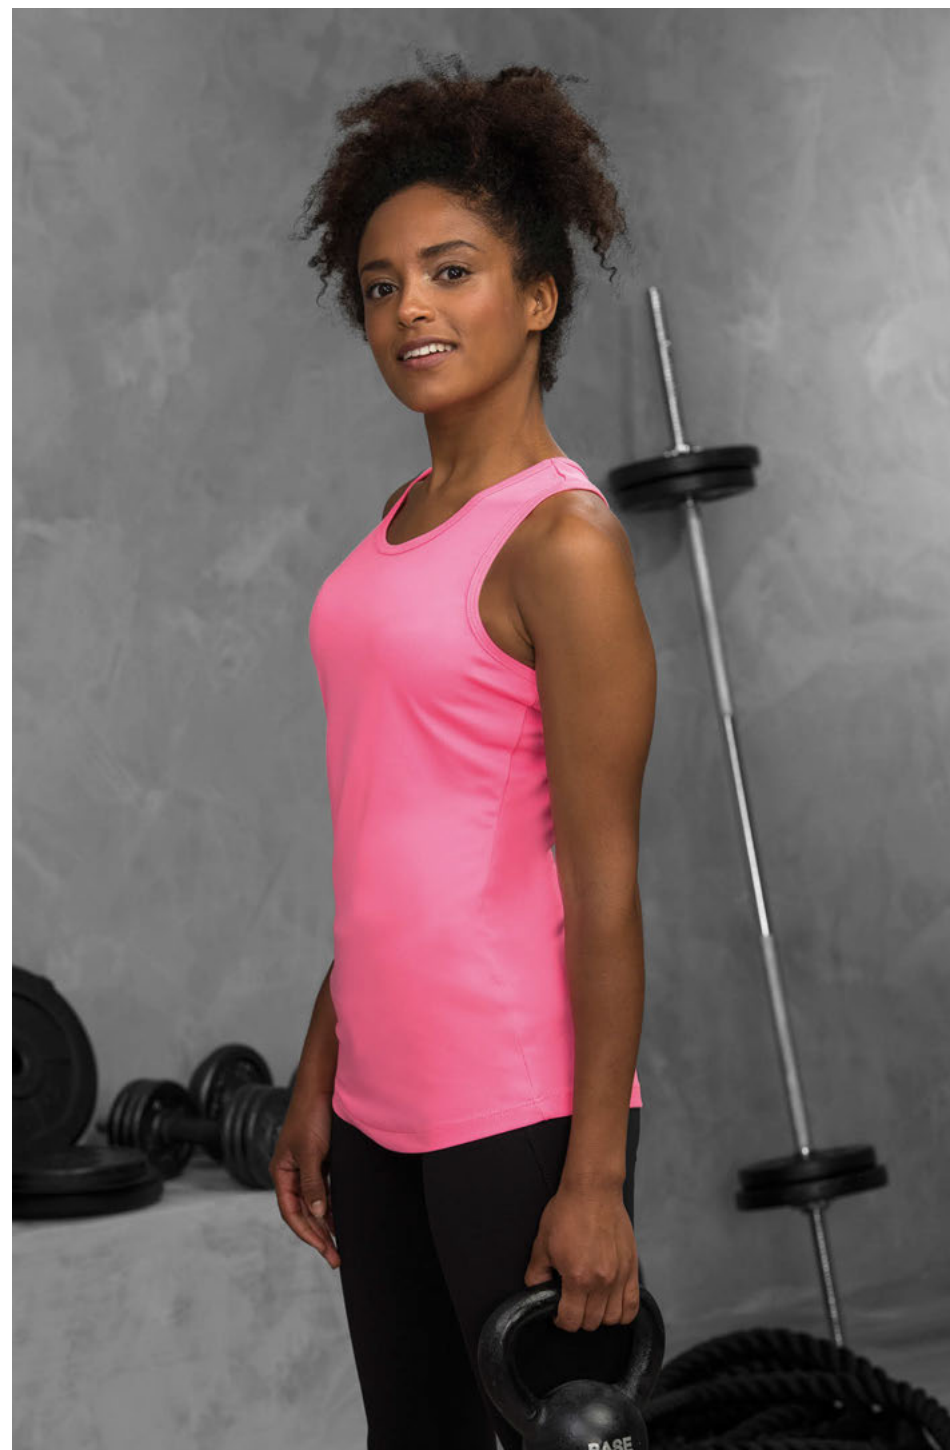

# JC015 GIRLIE COOL VEST

Electric Pink

- ARCTIC WHITE
- CHARCOAL
- ELECTRIC GREEN
- ELECTRIC ORANGE
- ELECTRIC PINK
- SAPPHIRE BLUE
- ELECTRIC YELLOW
- SHERBET LEMON
- FIRE RED
- SUN YELLOW
- FRENCH NAVY
- HOT PINK
- JET BLACK
- KELLY GREEN
- PURPLE
- ROYAL BLUE

**KEY FEATURES**  
 Girlie fit  
 Racer back style  
 Scoop neckline  
 Curved back hem for additional comfort

 100% POLYESTER

 140gsm

 AVAILABLE IN **MEN'S STYLE**  
See pg26

 AVAILABLE IN **KIDS STYLE**  
See pg81

# XS-XL

Royal Blue