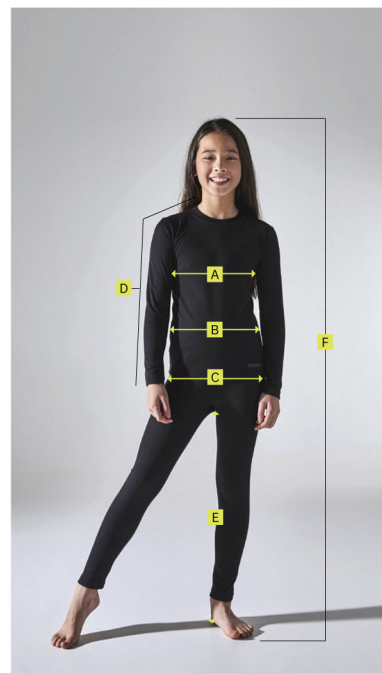

# Sizing & measurements

Use the chart below to determine your size. If you're on the borderline between two sizes, order the smaller size for a tighter fit or the larger size for a looser fit. If your measurements for chest and waist correspond to two different suggested sizes, order the size indicated by your chest measurement.

## How to measure yourself

MEN

WOMEN

JUNIOR

**A. CHEST**  
Wrap a tape measure evenly around the fullest part around the chest under your arms.

**B. WAIST**  
Wrap a measure tape around your natural waistline.

**C. SEAT**  
Standing with your feet together, measure around the fullest part of your hips.

**D. SHOULDER AND SLEEVE LENGTH**  
Measure from the lowest part of the neck, over the tip of the shoulder and down the outside of the arm, past the elbow and to the wrist. Keep the arm slightly bent.

**E. INSIDE OF LEG**  
Standing with your feet together, measure from the crotch all the way down to the floor. Don't forget to stand as straight as possible. You may have to ask a friend to help you.